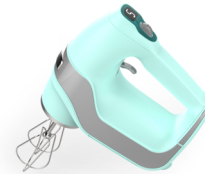

DETAILS

Product Name
Hamilton Beach® Professional Hand Mixers

5-Speed:

- Model #62651 (black); Available Now; MSRP $34.99
- Model #62652 (white); Available: Now; MSRP $34.99
- Model #62658 (mint); Available April 2019; MSRP $34.99
- Model #62653 (metallic red and chrome); Available March 2019; MSRP $49.99

7-Speed:

- Model #62655 (black); Available Now; MSRP $49.99
- Model #62656 (white); Available Now; MSRP $49.99
- Model #62657 (metallic silver and chrome); Available March 2019; MSRP $59.99